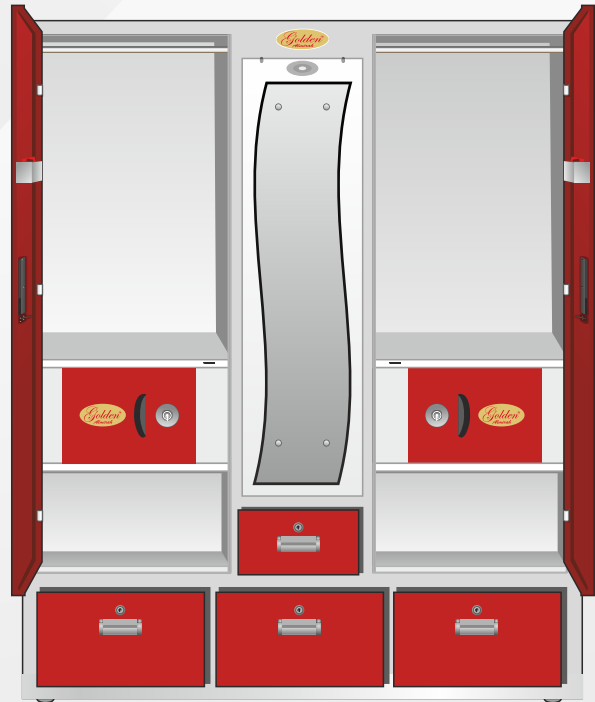

**GOLDEN ALMIRAH
KING-QUEEN**

Dimension
 Height — 78"
 Width — 60"
 Depth — 21"

**GOLDEN ALMIRAH
RUBY DELUXE 3 DOOR**

Dimension
 Height — 78"
 Width — 48"
 Depth — 21"

**GOLDEN ALMIRAH
RUBY DRESSING**

Dimension
 Height — 78"
 Width — 48"
 Depth — 21"

**GOLDEN ALMIRAH
RUBY PLAIN 3 DOOR**

Dimension
 Height — 78"
 Width — 48"
 Depth — 21"

**GOLDEN ALMIRAH
MAHARANI**

Dimension
Height — 78"
Width — 42"
Depth — 21"

**GOLDEN ALMIRAH
KADAMBARI**

Dimension
Height — 78"
Width — 42"
Depth — 21"

Dimension
Height — 78"
Width — 42"
Depth — 21"

**GOLDEN ALMIRAH
42" FULL WARDROBE**

Dimension
Height — 78"
Width — 42"
Depth — 21"

**GOLDEN ALMIRAH
4 DOOR**

Dimension
Height — 78"
Width — 36"
Depth — 21"

**GOLDEN ALMIRAH
36" SINGLE DRAWER
WARDROBE (D-1)**

**GOLDEN ALMIRAH
4FUTT MINI**

Dimension
 Height — 48"
 Width — 36"
 Depth — 21"

ACCESSORIES

STAINLESS STEEL
NUMBER LOCK

BANGLE
DRAWER

TELESCOPIC
CHANNEL FITTED
DRAWER

MAIN DOOR LOCK

SAFETY LOCKER LOCK