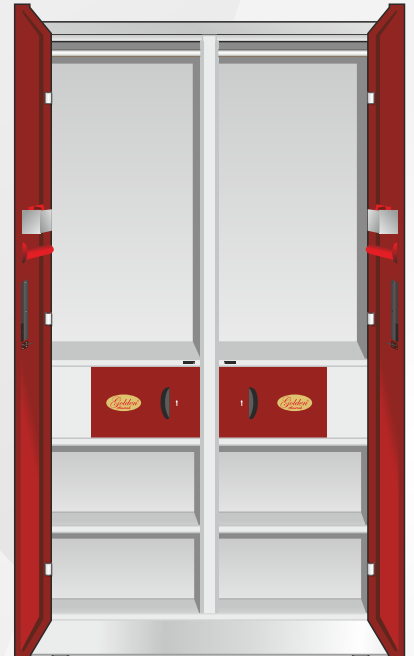

**GOLDEN ALMIRAH
DOUBLE DRAWER
WARDROBE (D-2)**

Dimension
Height — 78"
Width — 42"
Depth — 21"

**GOLDEN ALMIRAH
DULHA DULHAN (D-D)**

Dimension
Height — 78"
Width — 42"
Depth — 21"

**GOLDEN ALMIRAH
42" HALF WARDROBE**

Dimension
Height — 78"
Width — 42"
Depth — 21"

**GOLDEN ALMIRAH
42" FULL WARDROBE**

Dimension
Height — 78"
Width — 42"
Depth — 21"

**GOLDEN ALMIRAH
4 DOOR**

Dimension
Height — 78"
Width — 36"
Depth — 21"

**GOLDEN ALMIRAH
36" SINGLE DRAWER
WARDROBE (D-1)**

Dimension
Height — 78"
Width — 36"
Depth — 21"

**GOLDEN ALMIRAH
36" SINGLE DRAWER
PARTITION (D-1P)**

Dimension
Height — 78"
Width — 36"
Depth — 21"

**GOLDEN ALMIRAH
36" FULL WARDROBE**

Dimension
Height — 78"
Width — 36"
Depth — 21"